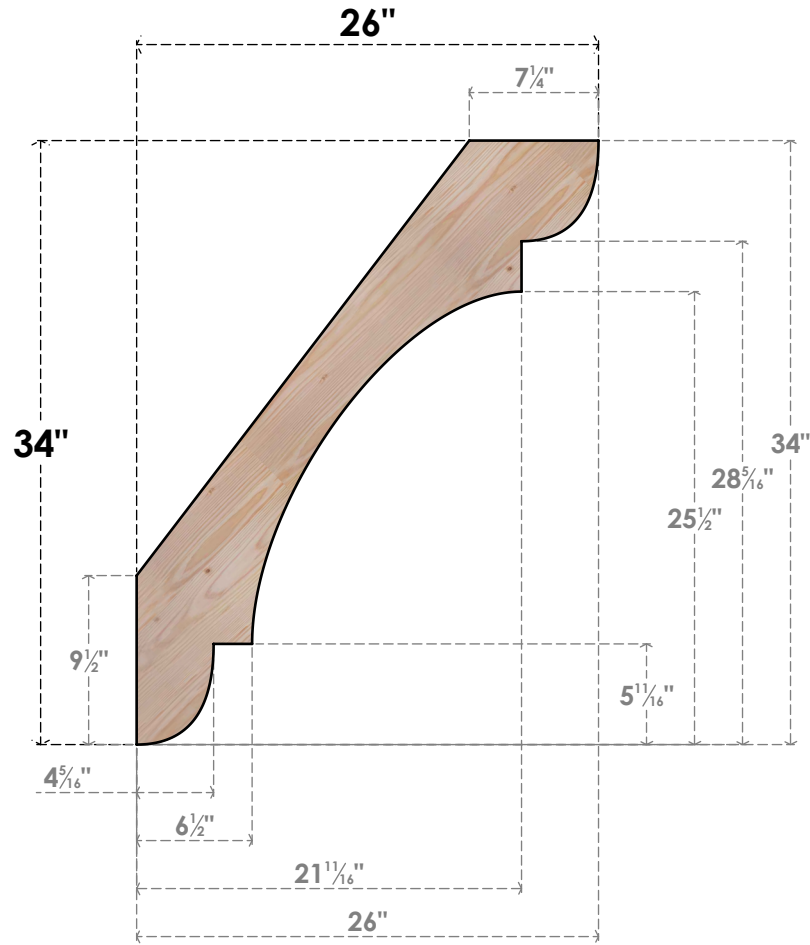

# BRC06X26X34OLY00SDF

5 1/2"W X 26"D X 34"H OLYMPIC SMOOTH BRACE, DOUGLAS FIR

**SIDE**

**FRONT**

**EKENA MILLWORK**  
 2300 WEST MAIN ST.  
 CLARKSVILLE, TX 75426  
 TOLL FREE: 866-607-0453  
 WWW.EKENAMILLWORK.COM

**NOTES**

1. INSTALLATION TO BE COMPLETED IN ACCORDANCE WITH MANUFACTURER'S SPECIFICATIONS.
2. DRAWING MAY NOT BE TO SCALE
3. THIS DRAWING IS INTENDED FOR DESIGN AND PLANNING PURPOSES ONLY.
4. ALL INFORMATION CONTAINED HEREIN WAS CURRENT AT THE TIME OF DEVELOPMENT BUT MUST BE REVIEWED AND APPROVED BY THE PRODUCT MANUFACTURER TO BE CONSIDERED ACCURATE.
5. PRODUCTS ARE NOT KILN DRIED. THIS ITEM IS UNIQUE AND WILL CONTAIN THE NATURAL VARIATIONS THAT THE WOOD SPECIES OFFERS. THIS MAY RESULT IN VARIATIONS UP TO 1/4"