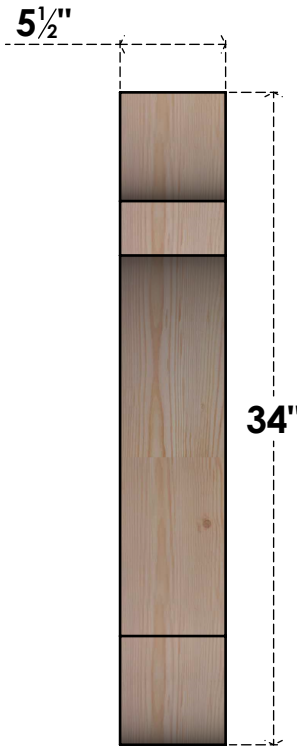

# BRC06X26X34OLY00SDF

5 1/2"W X 26"D X 34"H OLYMPIC SMOOTH BRACE, DOUGLAS FIR

**SIDE**

**FRONT**

**EKENA MILLWORK**  
 2300 WEST MAIN ST.  
 CLARKSVILLE, TX 75426  
 TOLL FREE: 866-607-0453  
 WWW.EKENAMILLWORK.COM

**NOTES**

1. INSTALLATION TO BE COMPLETED IN ACCORDANCE WITH MANUFACTURER'S SPECIFICATIONS.
2. DRAWING MAY NOT BE TO SCALE
3. THIS DRAWING IS INTENDED FOR DESIGN AND PLANNING PURPOSES ONLY.
4. ALL INFORMATION CONTAINED HEREIN WAS CURRENT AT THE TIME OF DEVELOPMENT BUT MUST BE REVIEWED AND APPROVED BY THE PRODUCT MANUFACTURER TO BE CONSIDERED ACCURATE.
5. PRODUCTS ARE NOT KILN DRIED. THIS ITEM IS UNIQUE AND WILL CONTAIN THE NATURAL VARIATIONS THAT THE WOOD SPECIES OFFERS. THIS MAY RESULT IN VARIATIONS UP TO 1/4"